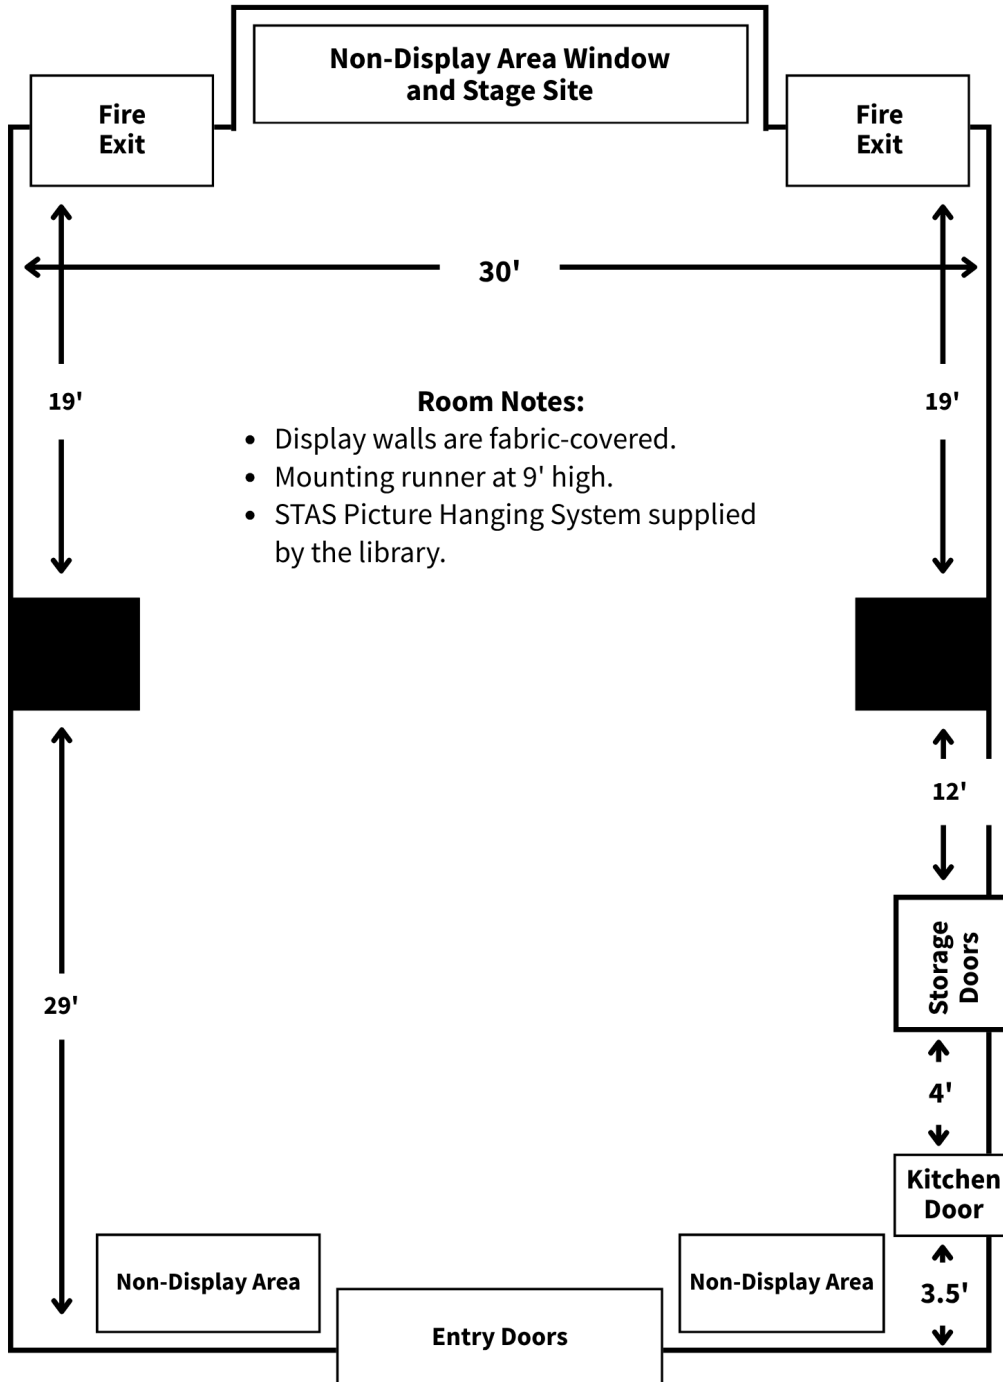

Exhibit Room

Helderberg Room

For more information or to arrange to hold an exhibit for your non-profit organization, please contact our Administrative Assistant at adminassistant@guilderlandlibrary.org or 518.456.2400 x 110.