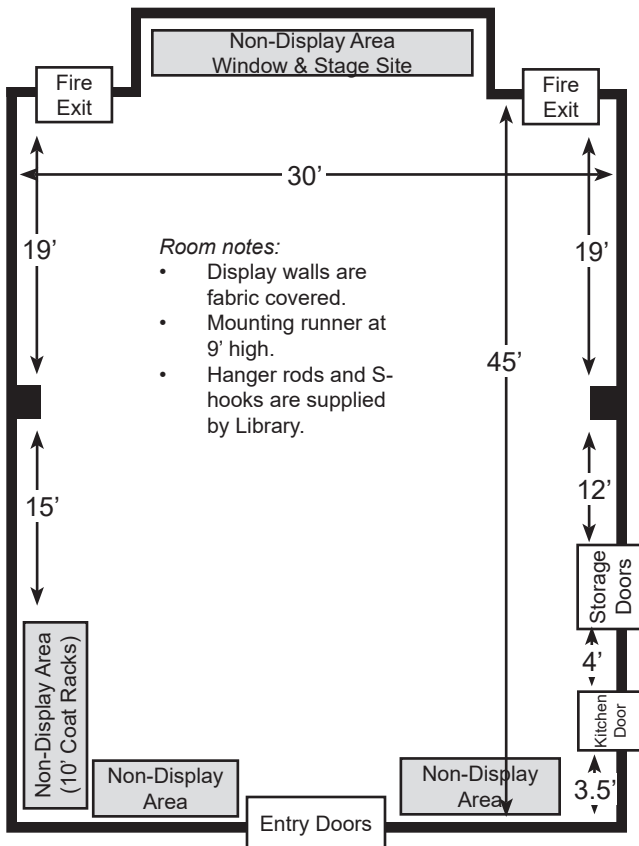

Exhibit Room: Helderberg Room

For further information, or to arrange to hold an exhibit for your non-profit organization, please contact Luanne Nicholson at nicholsonl@guilderlandlibrary.org, or call 518-456-2400 x 112.