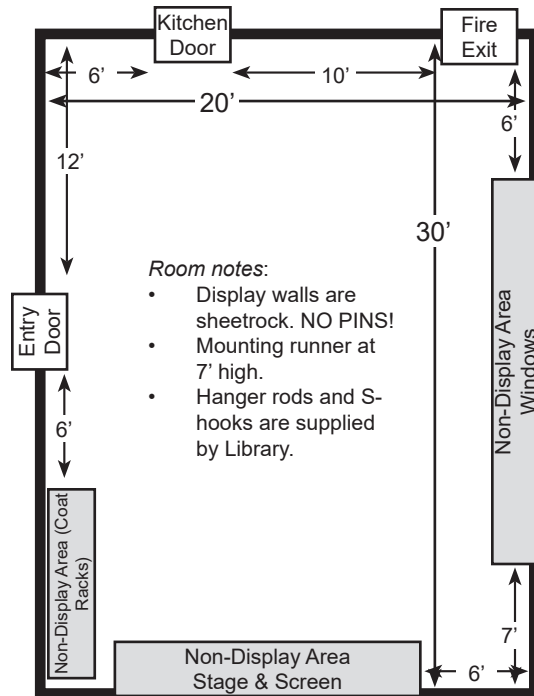

Normanskill Room

For further information, or to arrange to hold an exhibit for your non-profit organization, please contact Luanne Nicholson at nicholsonl@guilderlandlibrary.org, or call 518-456-2400 x 112.