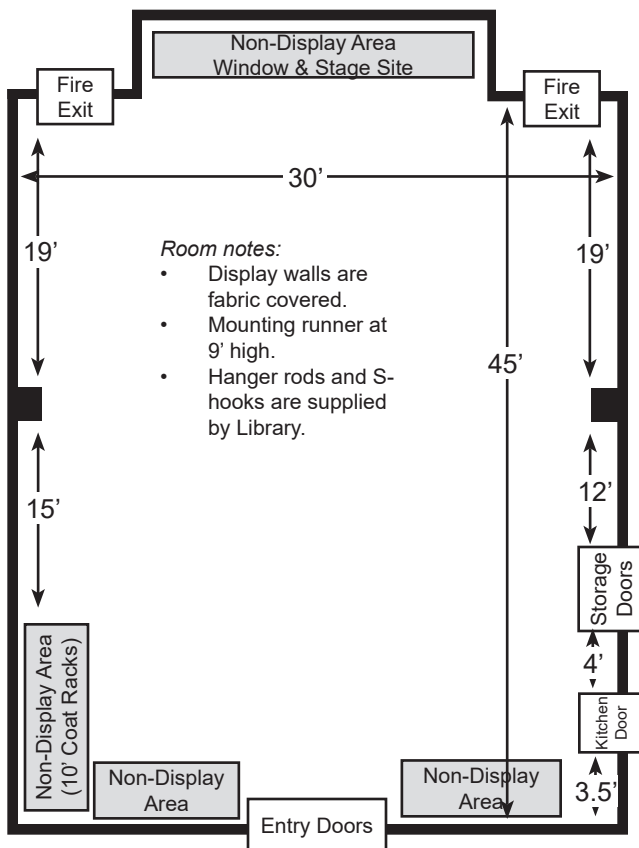

### Display Cases

(See picture of one set of cases, at right.)

Available in sets of two, left side and right side.

Case Dimensions:

- Width: 54.5"
- Height: 78"
- Depth: 18"
- Depth of glass shelving: 12"; butts against back wall
- Oak wood. Slate floor. Brick surround.
- Case is secured with keyed commercial cylinder lock.

Notes:

1. Center divider prevents "double-wide" displays.
2. There are four sets of two cases each.
3. Glass shelving is vertically adjustable in standard 1" increments. Shelf mounting is via spring clips.

### Exhibit Rooms: Helderberg Room